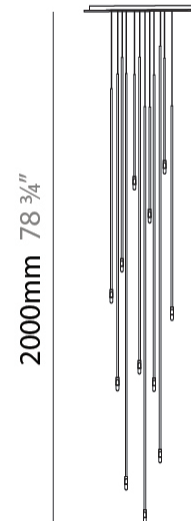

GENERAL

Series: Vieni Giu
 Partner: Knikerboker
 Division: Design
 Installation: Suspension
 Product Type: Pendant
 Mounting Location: Ceiling

PHYSICAL

Shape: Cylinder
 Diameter (mm): 6
 Diameter (in): 1/4
 Height (mm): 1500
 Height (in): 59 1/16
 Max. Overall Height (mm): 3000
 Max. Overall Height (in): 118 1/8
 Fixture Finish: EWH / EBK / MAN / COF / PRD / GLD / SBN / MBN / SLF / GLF / CLF / BRL
 Fixture Material: Aluminum
 Cable Details: 1500mm / 59 1/16" Cable

GENERAL

Series: Vieni Giu
 Partner: Knikerboker
 Division: Design
 Installation: Suspension
 Product Type: Pendant
 Mounting Location: Ceiling

PHYSICAL

Shape: Cylinder
 Diameter (mm): 6
 Diameter (in): 1/4
 Height (mm): 2000
 Height (in): 59 1/16
 Max. Overall Height (mm): 4000
 Max. Overall Height (in): 157 1/2
 Fixture Finish: EWH / EBK / MAN / COF / PRD / GLD / SBN / MBN / SLF / GLF / CLF / BRL
 Fixture Material: Aluminum
 Cable Details: 2000mm / 78 3/4" Cable

GENERAL

Series: Vieni Giu
 Partner: Knikerboker
 Division: Design
 Installation: Suspension
 Product Type: Pendant
 Mounting Location: Ceiling

PHYSICAL

Shape: Cylinder
 Diameter (mm): 500
 Diameter (in): 19 11/16
 Height (mm): 2000
 Height (in): 78 3/4
 Max. Overall Height (mm): 4000
 Max. Overall Height (in): 157 1/2
 Fixture Finish: EWH / EBK / MAN / COF / PRD / GLD / SBN / MBN / SLF / GLF / CLF / BRL
 Fixture Material: Aluminum
 Cable Details: 2000mm / 78 3/4" Cable

Ø500mm 19 11/16"

D131590-

PROJECT

TYPE

SPECIFIER

QUANTITY

DATE

D