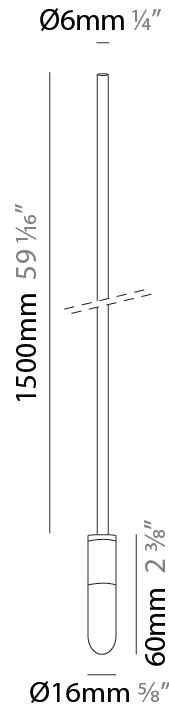

GENERAL

Series: Vieni Giu
 Partner: Knikerboker
 Division: Design
 Installation: Suspension
 Product Type: Pendant
 Mounting Location: Ceiling

PHYSICAL

Shape: Cylinder
 Diameter (mm): 6
 Diameter (in): 1/4
 Height (mm): 1500
 Height (in): 59 1/16
 Max. Overall Height (mm): 3000
 Max. Overall Height (in): 118 1/8
 Fixture Finish: EWH / EBK / MAN / COF / PRD / GLD / SBN / MBN / SLF / GLF / CLF / BRL
 Fixture Material: Aluminum
 Cable Details: 1500mm / 59 1/16" Cable

LED

Color Temperature (°K): 3000
 Max. Delivered Lumen (lm): 220
 CRI: >85 CRI
 Lamp Life (hrs): 50000

OPTICAL

RATINGS AND CERTIFICATIONS

Certified By: Certified for North American Standards
 IP rating: IP20

GENERAL

Series: Vieni Giu
 Partner: Knikerboker
 Division: Design
 Installation: Suspension
 Product Type: Pendant
 Mounting Location: Ceiling

PHYSICAL

Shape: Cylinder
 Diameter (mm): 6
 Diameter (in): 1/4
 Height (mm): 2000
 Height (in): 59 1/16
 Max. Overall Height (mm): 4000
 Max. Overall Height (in): 157 1/2
 Fixture Finish: EWH / EBK / MAN / COF / PRD / GLD / SBN / MBN / SLF / GLF / CLF / BRL
 Fixture Material: Aluminum
 Cable Details: 2000mm / 78 3/4" Cable

GENERAL

Series: Vieni Giu
 Partner: Knikerboker
 Division: Design
 Installation: Suspension
 Product Type: Pendant
 Mounting Location: Ceiling

PHYSICAL

Shape: Cylinder
 Diameter (mm): 500
 Diameter (in): 19 11/16
 Height (mm): 2000
 Height (in): 78 3/4
 Max. Overall Height (mm): 4000
 Max. Overall Height (in): 157 1/2
 Fixture Finish: EWH / EBK / MAN / COF / PRD / GLD / SBN / MBN / SLF / GLF / CLF / BRL
 Fixture Material: Aluminum
 Cable Details: 2000mm / 78 3/4" Cable