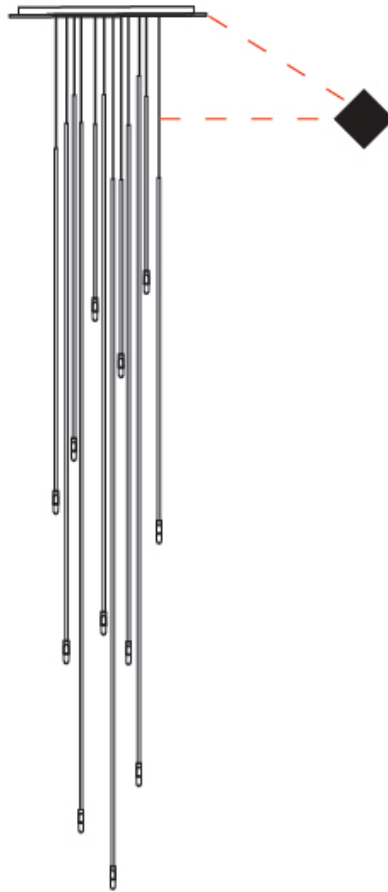

D131590-

PROJECT

TYPE

SPECIFIER

QUANTITY

DATE

D