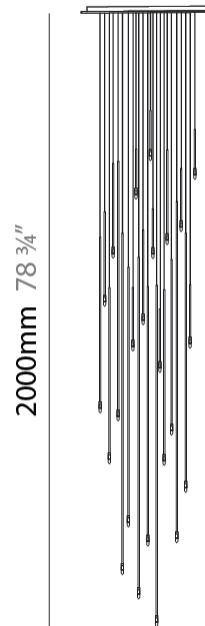

Ø700mm 27 ³/₁₆"